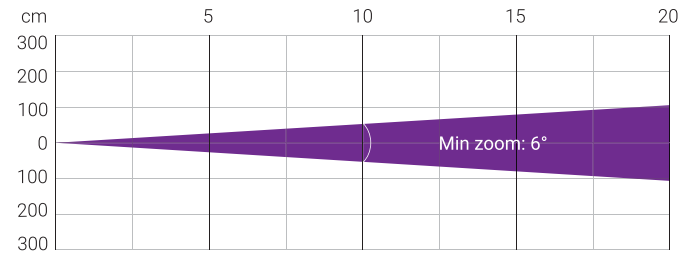

Gobos Ø 30 mm | Image Ø 25 mm

Rotating Gobos 1

Rotating Gobos 2

Framing system

Iris diaphragm

Frost filters

100% surface area

15% to 100% open

Circular Linear

0 to 100 %

1 to 25 fl./sec.

Fotometria

Distance (m)	5		10		15		20	
Unit	lux	Ø	lux	Ø	lux	Ø	lux	Ø
S version	96,000	0.52	24,100	1.04	10,700	1.56	6,000	2.08
TC version	72,000		18,000		8,000		4,500	