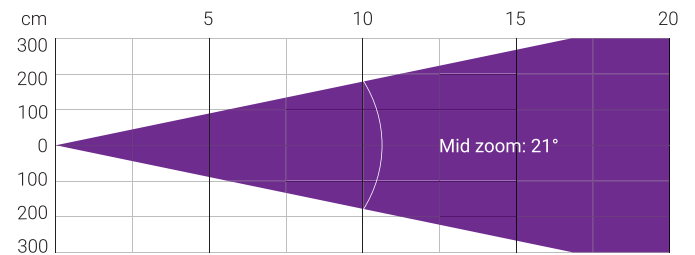

Circular Linear

0 to 100 %

1 to 25 fl./sec.

Fotometria

Distance (m)	5		10		15		20	
Unit	lux	Ø	lux	Ø	lux	Ø	lux	Ø
S version	96,000	0.52	24,100	1.04	10,700	1.56	6,000	2.08
TC version	72,000		18,000		8,000		4,500	