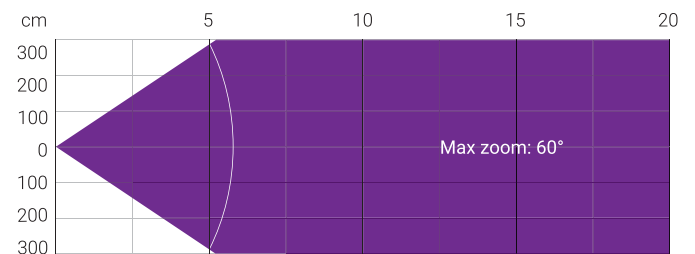

Circular Linear

0 to 100 %

1 to 25 fl./sec.

Fotometria

Distance (m)	5		10		15		20	
Unit	lux	Ø	lux	Ø	lux	Ø	lux	Ø
S version	96,000	0.52	24,100	1.04	10,700	1.56	6,000	2.08
TC version	72,000		18,000		8,000		4,500	

Distance (m)	5		10		15		20	
Unit	lux	Ø	lux	Ø	lux	Ø	lux	Ø
S version	18,100	1.85	5,000	3.62	2,000	5.3	1,100	7.1
TC version	12,600		3,250		1,450		810	

Distance (m)	5		10		15		20	
Unit	lux	Ø	lux	Ø	lux	Ø	lux	Ø
S version	2,750	5.83	790	11.66	300	17.49	165	23.32
TC version	1,750		525		230		125	